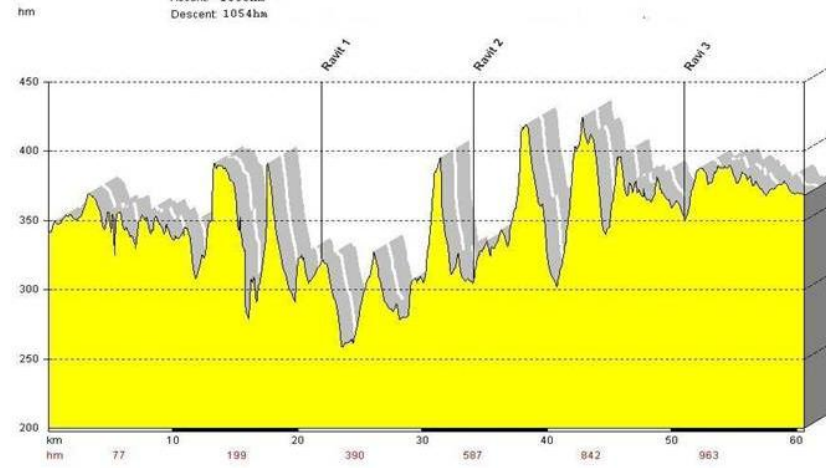

Restaurant	Object of Interest	steep Ascent	Checkpoint
Snackbar	Danger	steep Descent	Finish
Street	Forest Path	Stony Path	Trail

Profil created by CicloTour

Profil created by CicloTour

VTT Etalle 65 km 08

Distance: 65 km
Ascent: 1056ha
Descent: 1054ha

Category: 3 Star

Profil created by CicloTour